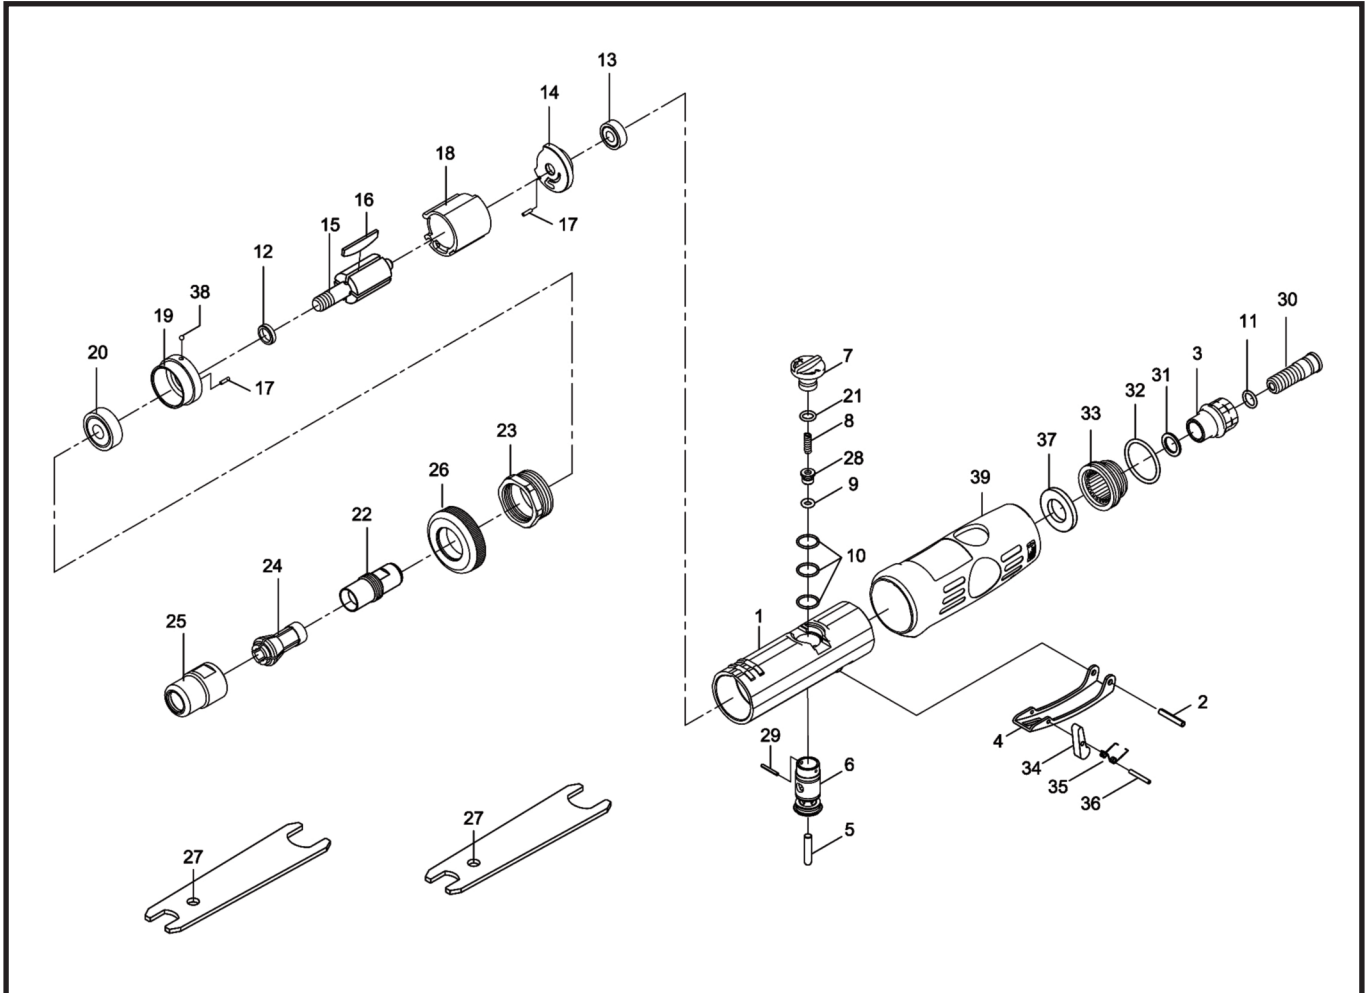

STRAIGHT DIE GRINDER
6mm (1/4") - 25,000rpm

Spare Parts Breakdown

INDEX NO.	ORDER CODE	DESCRIPTION
01	KBE-298-5822C	Motor Housing
02	KBE-298-3634S	Lever Pin (3x18L)
03	KBE-298-5602C	Air Inlet
04	KBE-298-9304S	Throttle Lever
05	KBE-298-9305S	Valve Shaft
06	KBE-298-5822G	Valve
07	KBE-298-5822M	Knob
08	KBE-298-9308S	Spring
09	KBE-298-5206G	O-Ring (3.8x1.9)
10	KBE-298-9336S	O-Ring (3of) (10.5x1.0)
11	KBE-298-9307S	O-Ring (7.5x1.5)
12	KBE-298-9312S	Rotor Spacer
13	KBE-298-5510L	Ball Bearing (2of) (696ZZ)
14	KBE-298-9314S	Rear End Plate
15	KBE-298-9315S	Rotor
16	KBE-298-9316S	Vane (4of)
17	KBE-298-5616S	Spring Pin (2of) (1.5x6)
18	KBE-298-9318S	Cylinder
19	KBE-298-9319S	Front End Plate
20	KBE-298-9320S	Ball Bearing (2of) (608ZZ)

INDEX NO.	ORDER CODE	DESCRIPTION
21	KBE-298-5735M	O-Ring (6x1.5)
22	KBE-298-9353S	Spindle
23	KBE-298-9354S	Front Coupling
24	KBE-298-9324S	Collet
25	KBE-298-9325S	Collet Nut
26	KBE-298-5825L	Front Cap
27	KBE-298-9327S	Spanner (2of)
28	KBE-298-9340S	Throttle Valve
29	KBE-298-5856D	Spring Pin (1.5x12L)
30	KBE-298-5823H	Fixed Shaft
31	KBE-298-5545Y	Washer
32	KBE-298-5508J	O-Ring (22.8x2)
33	KBE-298-5509K	Deflector
34	KBE-298-9339S	Safety Bar
35	KBE-298-9344S	Spring
36	KBE-298-9343S	Spring Pin (2x15L)
37	KBE-298-5823M	Damping Material
38	KBE-298-9338S	Steel Ball
39	KBE-298-5822S	Grip