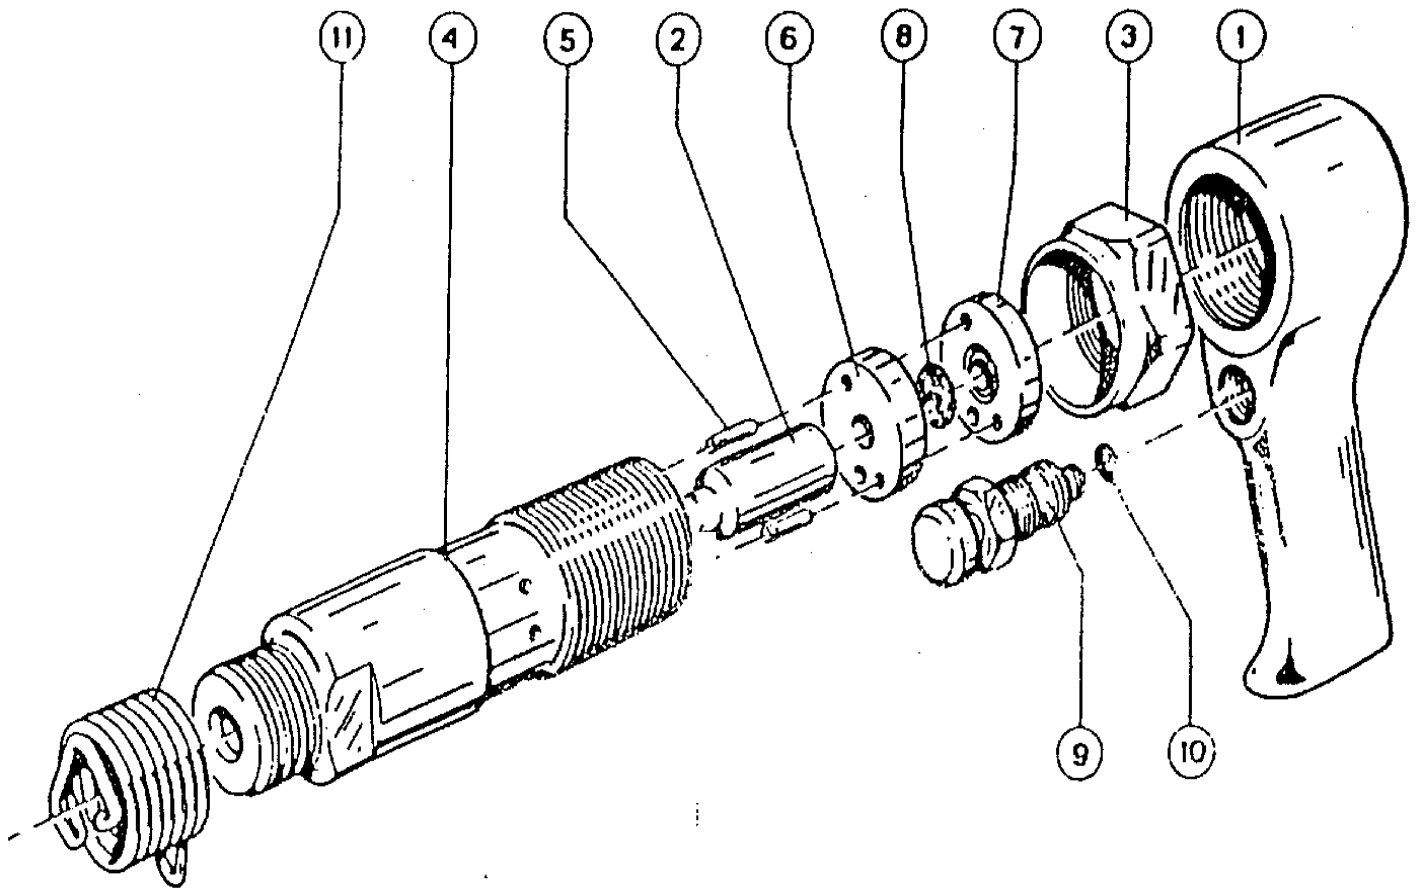

Order Code: KBE-270-3000K

Spare Parts Breakdown

OIL DAILY

No.	Order code	Description
1	KBE-298-0184S	Housing
2	KBE-298-0187S	Piston
3	KBE-298-0196S	Lock Nut
4	KBE-298-0199S	Cylinder
5	KBE-298-0202S	Pin (2)
6	KBE-298-0205S	Lower Valve
7	KBE-298-0208S	Upper Valve
8	KBE-298-0211S	Main Valve
9	KBE-298-0214S	Throttle Valve Assembly
10	KBE-298-0217S	O-Ring
11	KBE-280-0007A	Retainer Zip Change

Optional Accessories Available

KBE-280-0004A Retainer Bee Hive Type
 KBE-280-0001A Quick Change Retainer
 KEN-289-1070K Flat Chisel .401 Shank
 KEN-289-2450K Taper Punch .401 Shank
 KEN-289-2350K Rivet Cutter .401 Shank
 KEN-289-2600K Spot Weld Breaker .401 Shank
 KEN-289-2400K Panel Cutter .401 Shank