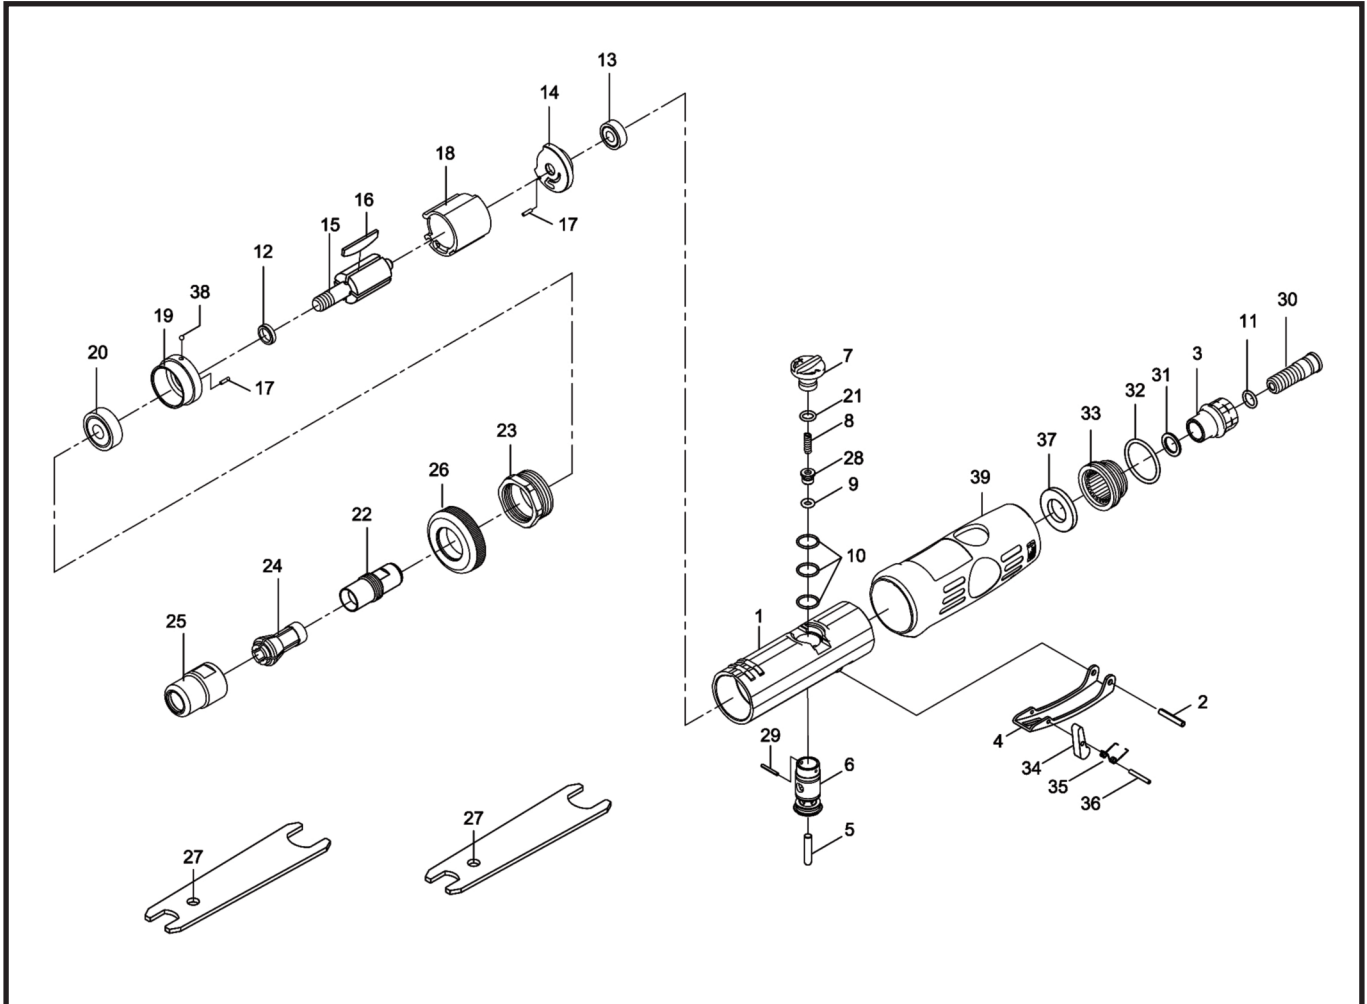

STRAIGHT DIE GRINDER
6mm (1/4") - 25,000rpm

Spare Parts Breakdown

INDEX NO.	ORDER CODE	DESCRIPTION
01	KBE-298-5822C	Motor Housing
02	KBE-298-3634S	Lever Pin (3x18L)
03	KBE-298-5602C	Air Inlet
04	KBE-298-9304S	Throttle Lever
05	KBE-298-9305S	Valve Shaft
06	KBE-298-5822G	Valve
07	KBE-298-5822M	Knob
08	KBE-298-9308S	Spring
09	KBE-298-5206G	O-Ring (3.8x1.9)
10	KBE-298-9336S	O-Ring (3of) (10.5x1.0)
11	KBE-298-9307S	O-Ring (7.5x1.5)
12	KBE-298-9312S	Rotor Spacer
13	KBE-298-5510L	Ball Bearing (2of) (696ZZ)
14	KBE-298-9314S	Rear End Plate
15	KBE-298-9315S	Rotor
16	KBE-298-9316S	Vane (4of)
17	KBE-298-5616S	Spring Pin (2of) (1.5x6)
18	KBE-298-9318S	Cylinder
19	KBE-298-9319S	Front End Plate
20	KBE-298-9320S	Ball Bearing (2of) (608ZZ)

INDEX NO.	ORDER CODE	DESCRIPTION
21	KBE-298-5735M	O-Ring (6x1.5)
22	KBE-298-9353S	Spindle
23	KBE-298-9354S	Front Coupling
24	KBE-298-9324S	Collet
25	KBE-298-9325S	Collet Nut
26	KBE-298-5825L	Front Cap
27	KBE-298-9327S	Spanner (2of)
28	KBE-298-9340S	Throttle Valve
29	KBE-298-5856D	Spring Pin (1.5x12L)
30	KBE-298-5823H	Fixed Shaft
31	KBE-298-5545Y	Washer
32	KBE-298-5508J	O-Ring (22.8x2)
33	KBE-298-5509K	Deflector
34	KBE-298-9339S	Safety Bar
35	KBE-298-9344S	Spring
36	KBE-298-9343S	Spring Pin (2x15L)
37	KBE-298-5823M	Damping Material
38	KBE-298-9338S	Steel Ball
39	KBE-298-5822S	Grip