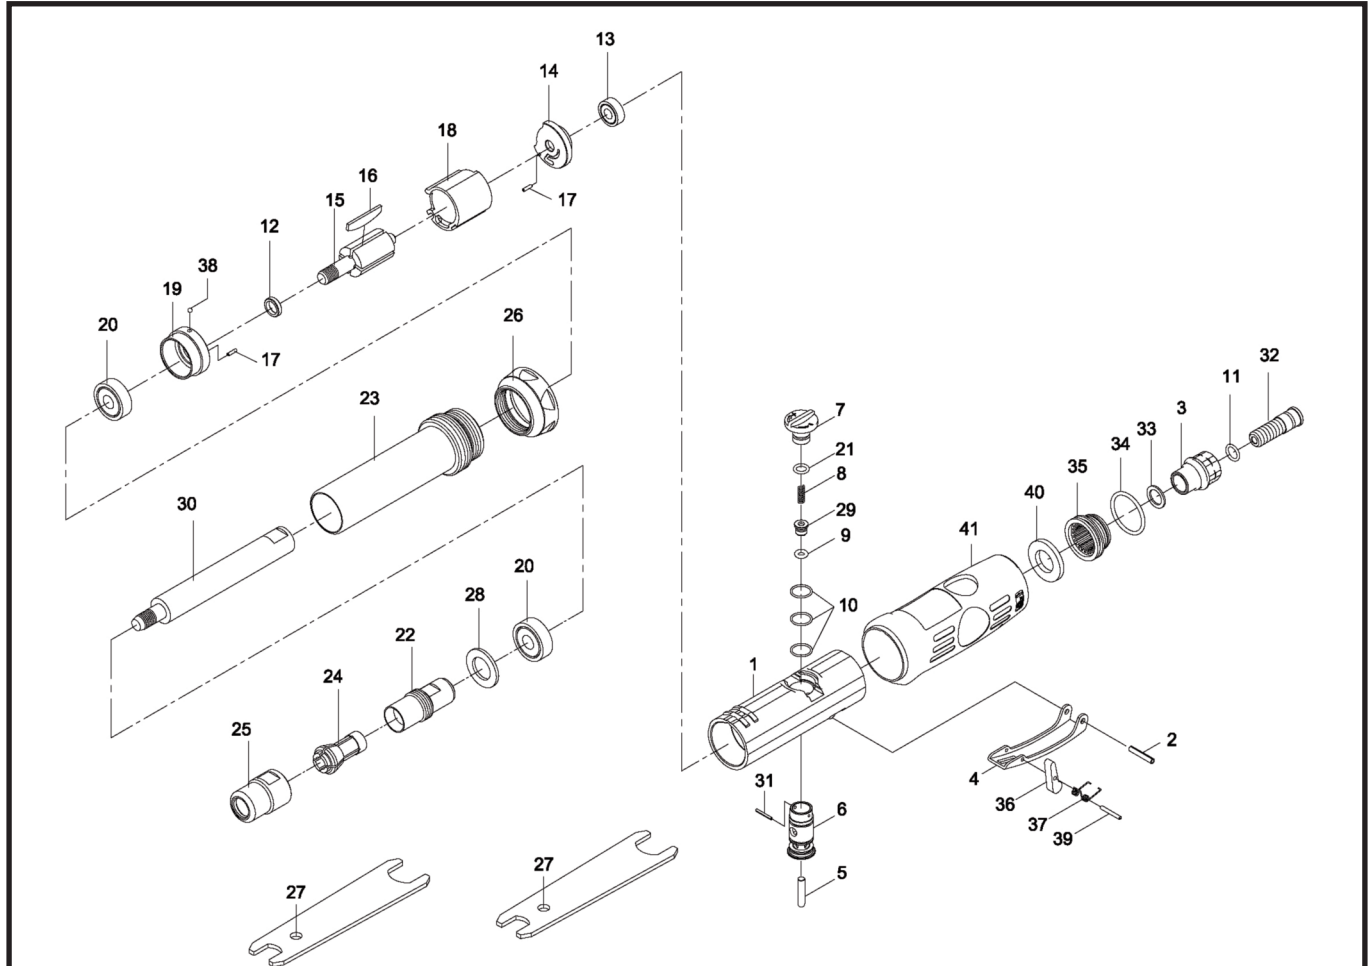

EXTENDED STRAIGHT DIE GRINDER

6mm (1/4") - 25,000rpm

Spare Parts Breakdown

INDEX NO.	ORDER CODE	DESCRIPTION
01	KBE-298-5822C	Motor Housing
02	KBE-298-9302S	Lever Pin (3x18L)
03	KBE-298-5602C	Air Inlet
04	KBE-298-9304S	Throttle Lever
05	KBE-298-9305S	Valve Shaft
06	KBE-298-5822G	Valve
07	KBE-298-5822M	Knob
08	KBE-298-9308S	Spring
09	KBE-298-5206G	O-Ring (3.8x1.9)
10	KBE-298-9336S	O-Ring (3of) (10.5x1.0)
11	KBE-298-9307S	O-Ring (7.5x1.5)
12	KBE-298-9312S	Rotor Spacer
13	KBE-298-5510L	Ball Bearing (2of) (696ZZ)
14	KBE-298-9314S	Rear End Plate
15	KBE-298-9315S	Rotor
16	KBE-298-9316S	Vane (4of)
17	KBE-298-5616S	Spring Pin (2of) (1.5x6)
18	KBE-298-9318S	Cylinder
19	KBE-298-9319S	Front End Plate
20	KBE-298-9320S	Ball Bearing (2of) (608ZZ)
21	KBE-298-5735M	O-Ring (6x1.5)

INDEX NO.	ORDER CODE	DESCRIPTION
22	KBE-298-9353S	Spindle
23	KBE-298-5825E	Ext. Housing
24	KBE-298-9324S	Collet
25	KBE-298-9325S	Collet Nut
26	KBE-298-5825M	Front Cap
27	KBE-298-9327S	Spanner (2of)
28	KBE-298-9355S	Washer
29	KBE-298-9340S	Throttle Valve
30	KBE-298-9356S	Tension Shaft
31	KBE-298-5856D	Spring Pin (1.5x12L)
32	KBE-298-5823H	Fixed Shaft
33	KBE-298-5545Y	Washer
34	KBE-298-5508J	O-Ring (22.8x2)
35	KBE-298-5509K	Deflector
36	KBE-298-9339S	Safety Bar
37	KBE-298-9344S	Spring
38	KBE-298-9338S	Steel Ball
39	KBE-298-9343S	Spring Pin (2x15L)
40	KBE-298-5823M	Damping Material
41	KBE-298-5822S	Grip