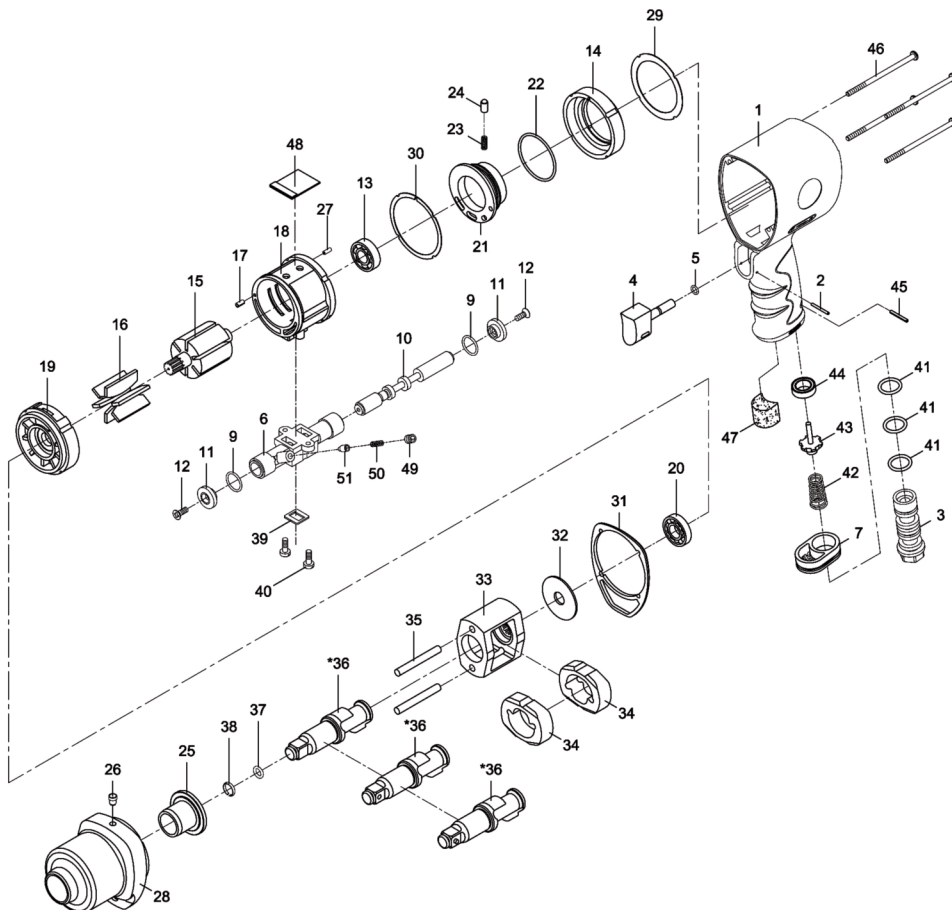

IMPACT WRENCH

1/2" - 7,000rpm

Spare Parts Breakdown

* Optional Parts

INDEX NO.	ORDER CODE	DESCRIPTION
01	KBE-298-5985S	Motor Housing
02	KBE-298-1487S	Spring Pin (2x20)
03	KBE-298-5951S	Air Inlet
04	KBE-298-5960S	Trigger
05	KBE-298-5853H	O-Ring (4x1)
06	KBE-298-5961S	Reverse Valve
07	KBE-298-5932S	Exhaust Diffuser
09	KBE-298-5548A	O-Ring (11.4x1.25)
10	KBE-298-5963S	Reverse Stem
11	KBE-298-5935S	Button (2of)
12	KBE-298-2711M	Screw (2of) (M3x8)
13	KBE-298-4139S	Ball Bearing (6001)
14	KBE-298-5979S	Fixed Ring
15	KBE-298-5964S	Rotor
16	KBE-298-5965S	Rotor Blade (6of)
17	KBE-298-5732J	Spring Pin (2.5x5)
18	KBE-298-5966S	Cylinder
19	KBE-298-5967S	Front End Plate
20	KBE-298-5185S	Ball Bearing (EE4)
21	KBE-298-5968S	Air Regulator
22	KBE-298-5835P	O-Ring (38.5x2)
23	KBE-298-5969S	Spring
24	KBE-298-5970S	Pin
25	KBE-298-5971S	Anvil Brushing
26	KBE-298-5947S	Oil Cap (1/8")

INDEX NO.	ORDER CODE	DESCRIPTION
27	KBE-298-9347S	Spring Pin (2x5)
28	KBE-298-5973S	Hammer Case
29	KBE-298-5975S	Gasket
30	KBE-298-5977S	Gasket
31	KBE-298-5976S	Gasket
32	KBE-298-5972S	Washer
33	KBE-298-5962S	Hammer Cage
34	KBE-298-5955S	Hammer (2of)
35	KBE-298-5956S	Hammer Pin (2of)
36*	KBE-298-5954S	Anvil (R-Type 1/2")
37	KBE-298-4131S	O-Ring (6.5x2)
38	KBE-298-4129S	Retaining Ring
39	KBE-298-5938S	Gasket
40	KBE-298-5944S	Screw (2of)
41	KBE-298-5835L	O-Ring (3of) (15.54x2.62)
42	KBE-298-5958S	Valve Spring
43	KBE-298-5859S	Valve Stem
44	KBE-298-5857S	Rubber Spacer
45	KBE-298-1917S	Spring Pin (2.5x20)
46	KBE-298-5974S	Screw (4of) (M4x90)
47	KBE-298-5846F	Muffler Material
58	KBE-298-5980S	Muffler Material
49	KBE-298-5941S	Set Screw (M4x6)
50	KBE-298-5978S	Spring
51	KBE-298-5979S	Pin